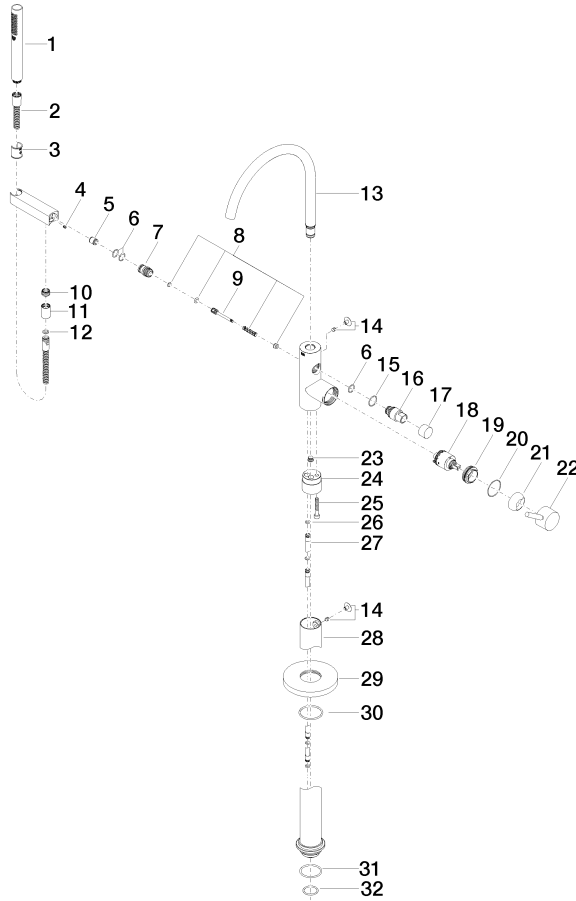

Single-lever bath mixer with stand pipe for free-standing assembly with hand shower set - Matte Black

TARA

25 863 661

Single-lever bath mixer with stand pipe for free-standing assembly with hand shower set - Matte Black

TARA

25 863 661

Spare parts list

No.	Item Number	Name	Quantity used	Delivery time
1	90 12 11 140 30-33	shower	1	30
2	90 30 02 072 00-33	Metal shower hose 1/2" x 3/8" x 1250 mm - Matte Black	1	30
3	09 18 40 118 90	sleeve	1	2
4	09 31 11 058 90	pin	1	2
5	90 23 01 141 00 90	back-flow preventer	1	2
6	90 14 10 010 00 90	seal	3	2
7	09 24 03 153 20-33	nipple	1	-
Spare part can no longer be ordered, please order the replacement item				
8	90 16 02 023 00 90	spring	1	2
9	09 31 09 102 20-33	pull-rod	1	-
Spare part can no longer be ordered, please order the replacement item				
10	09 24 03 069 90	nipple	1	2
11	90 21 02 069 00-33	cover	1	30
12	90 14 20 026 00 90	seal	1	2
13	90 28 22 327 01-33	spout	1	30
14	04 31 20 036 00 90	plug	2	2
15	09 14 10 112 90	seal	1	2
16	09 21 34 081 20-33	nipple	1	30
17	09 20 88 002-33	handle	1	30
18	90 15 05 039 00 90	cartridge	1	2
19	09 24 04 298 90	nut	1	2
20	09 14 10 037 90	seal	1	2
21	09 28 30 036-33	cover	1	30
22	90 20 66 005 00-33	handle	1	30
23	04 31 20 039 11 90	plug	1	2
24	09 24 03 152 20-33	adaptor	1	-
Spare part can no longer be ordered, please order the replacement item				
25	09 30 30 111 90	screw	1	2
26	09 14 10 139 90	seal	2	2
27	04 28 22 025 00 90	connection	2	2
28	04 28 22 030 00-33	pipe	1	30
29	09 27 88 007-33	rosette	1	30
30	90 14 10 129 00 90	seal	1	2
31	09 14 10 084 90	seal	1	2
32	09 14 10 018 90	seal	1	2