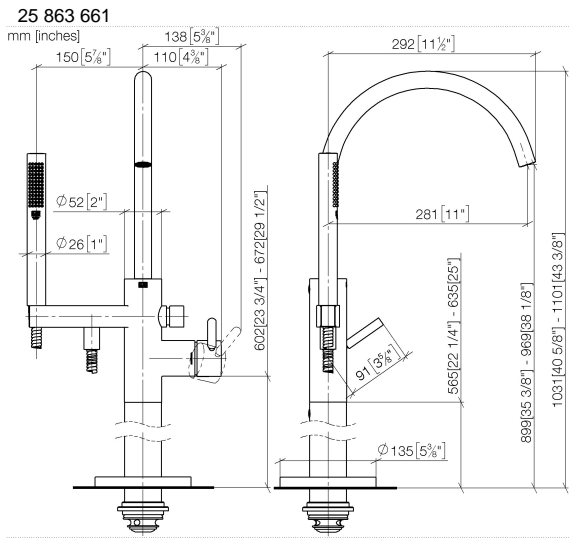

Single-lever bath mixer with stand pipe for free-standing assembly with hand shower set - Matte Black

TARA

25 863 661

Fits: TARA, META

- spout: circular, air-enriched flow
- max. flow 19.5 l/min at 3 bar flow pressure
- Hand shower: COMPACT RAIN, max. flow rate 6.8 l/min (at 3 bar)
- bar-type hand shower with anti-scale system
- pivotable spout 360°
- 281mm projection
- wall bracket
- automatic bath/shower diverter
- total height 1031 - 1101 mm
- stand pipe height 565 - 635 mm
- height up to aerator 899 – 969 mm
- slide-on rosettes Ø 135 mm
- metal shower hose 1250mm with integrated anti-twist protection
- WRAS 2001027

Required miscellaneous

- Concealed floor mounting -**
- max. recess depth 150 mm
 - min. recess depth 80 mm

35 949 970-90
0010

Single-lever bath mixer with stand pipe for free-standing assembly with hand shower set - Matte Black

TARA

Flow rate chart

Codes & Standards

ASME
A112.18.1/CSA
B125.1

California Energy
Commission
(CEC)

Single-lever bath mixer with stand pipe for free-standing assembly with hand shower set - Matte Black

TARA